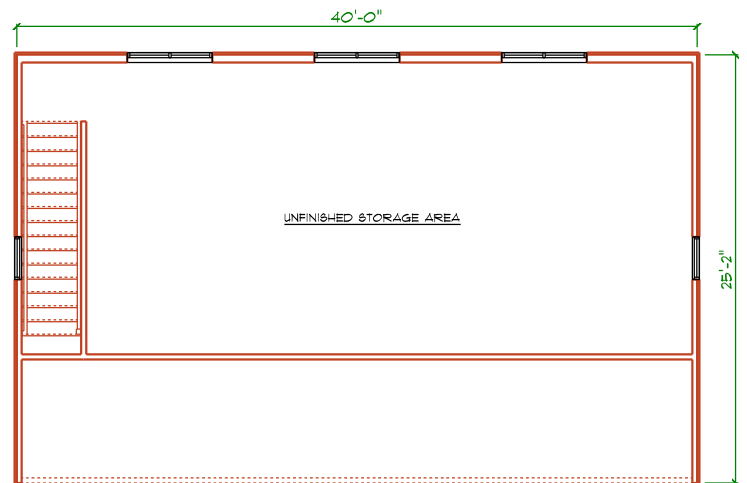

PLAN #774

30'X40' GARAGE - SALT BOX DESIGN - UNFINISHED LEVEL TWO

1900+/- SQUARE FEET

STOCK PLAN AS IS \$900.00

FRONT ELEVATION

LEFT SIDE ELEVATION

LEVEL ONE PLAN

LEVEL TWO PLAN

ALL ROOM SIZES AND DIMENSIONS ARE APPROXIMATE