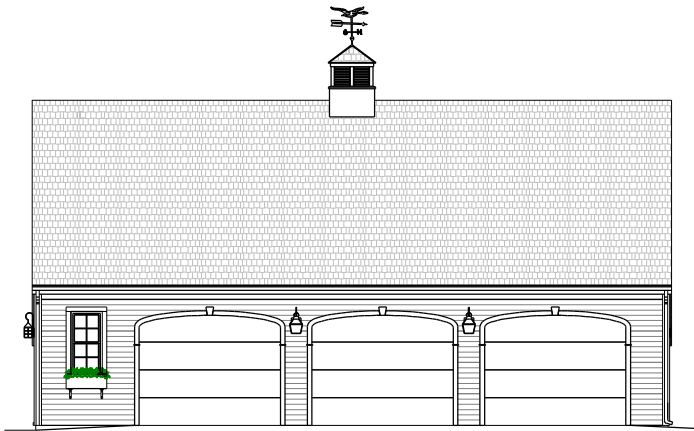

PLAN #774

30'X40' GARAGE - SALT BOX DESIGN - UNFINISHED LEVEL TWO

1900+/- SQUARE FEET

STOCK PLAN AS IS \$900.00

FRONT ELEVATION

LEFT SIDE ELEVATION

LEVEL ONE PLAN

LEVEL TWO PLAN

ALL ROOM SIZES AND DIMENSIONS ARE APPROXIMATE