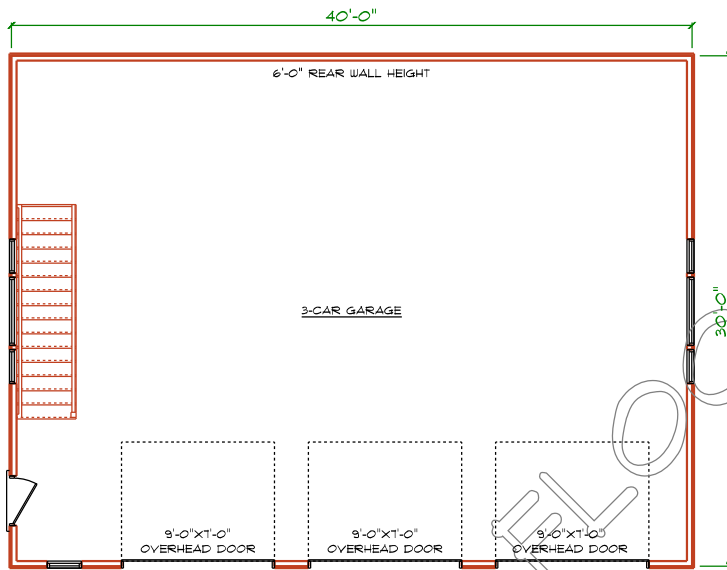

PLAN #774

30'X40' GARAGE - SALT BOX DESIGN - UNFINISHED LEVEL TWO

1900+/- SQUARE FEET

STOCK PLAN AS IS \$900.00

FRONT ELEVATION

LEFT SIDE ELEVATION

LEVEL ONE PLAN

LEVEL TWO PLAN

ALL ROOM SIZES AND DIMENSIONS ARE APPROXIMATE