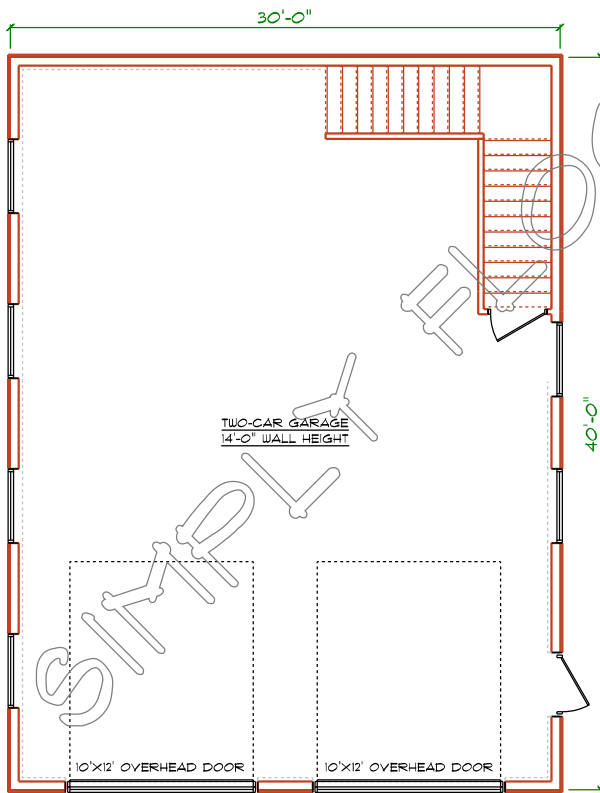

# PLAN #108

30'X40' GARAGE - UNFINISHED LEVEL TWO

1,768 SQUARE FEET

STOCK PLAN AS IS \$900.00

FRONT ELEVATION

LEVEL ONE PLAN

LEVEL TWO PLAN

ALL ROOM SIZES AND DIMENSIONS ARE APPROXIMATE