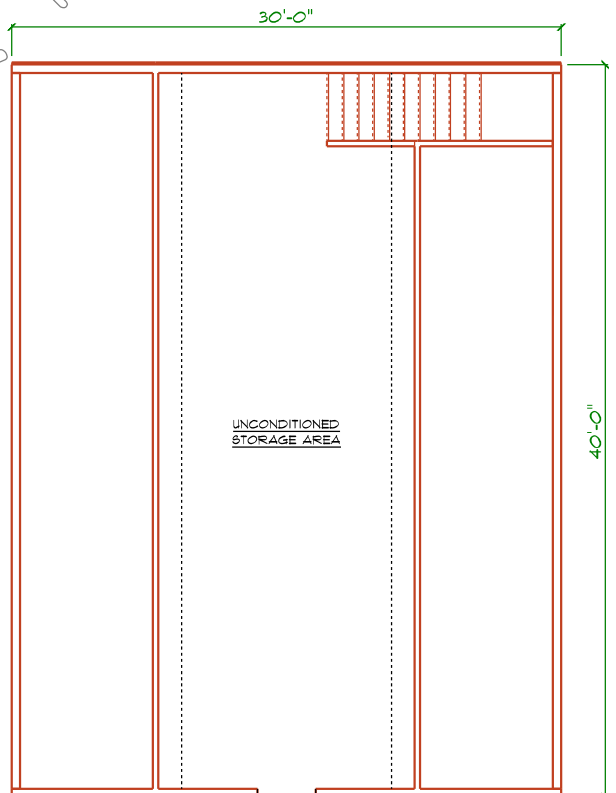

# PLAN #108

30'X40' GARAGE - UNFINISHED LEVEL TWO

1,768 SQUARE FEET

STOCK PLAN AS IS \$900.00

FRONT ELEVATION

LEVEL ONE PLAN

LEVEL TWO PLAN

ALL ROOM SIZES AND DIMENSIONS ARE APPROXIMATE